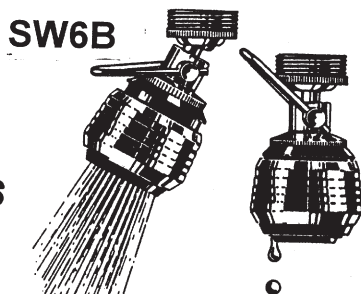

It's Good Business
To Buy American

DS2B

DS1B

DFA1B

SA1B

SSA1B

SW6B

right Line Products
CALL 704/482-6376

Deluxe Decorator Shower Head

The original AQUA JET Aerating Model with On /Off push button valve. All brass chrome plated. Fits std. 1/2 " arm. 2.5 G.P.M. max. Superior Spray.

DS2B-BP *Polished Brass* 35.95

DS2B-AB *Antique Brass* 29.95

ONLY
24.95
EACH

Standard Showerhead

Economy Aerating Model without On/Off push button valve. Fits standard 1/2" arm. 2.5 G.P.M.max. Great for Apts., Motels, Colleges, Etc.

DS1 *Standard* 19.95

DS1- VP *Commercial* 22.95

with vandrel proofing set screw.

ONLY
19.95
EACH

Deluxe Faucet Aerator

With On/Off, finger-tip control valve. All brass with luster chrome finish; dual threaded. Flow rate 2.5 G.P.M Fits male & female faucets.