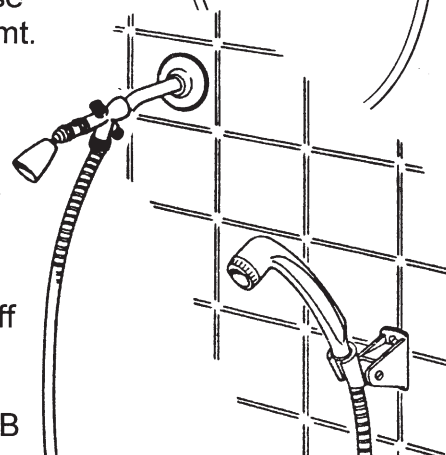

Shower Handle Mounting System

- AF107 Wall bracket white or cp 8.95
- AF108 shower arm mount 10.95
- AF 111 Glide Rail 24.95

Shower Arm Diverters

AF213cp AF110cp AF109cp
AF110bp

- AF213 - 3 way Shower Arm Diverter, cp 22.95
- AF109 - shower arm diverter, cp plastic 6.95
- AF110 - shower arm diverter, cp brass 16.95
- AF110-BP - shower arm diverter, 24.95

Shower Flow Control Valves

TV1

- TV1 Chrome plated 6.95
- TV1BP Brass Polished 14.95

Hand Shower Kits

AFK5
Handle
59" hose
& arm mt.

AFK1
Handle
59" hose
& wall mt.

AFK2
Handle W/on off
59" hose
wall mt.
Diverter & DS2B

- AFK1 wall mount kit 44.00
- AFK2 combination wall mt. kit 83.00
- AFK5 shower arm mount kit 46.00
- AFK6 Deluxe combination kit 99.00

9" Swing Shower Arm Extension

- SRW1 9" Swing Shower Arm 19.95
- SRW1-BP 9" Swing Sh Arm 29.95
Ext, pol brass